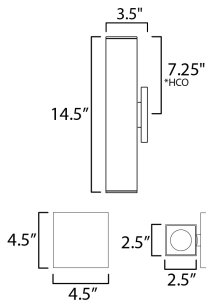

PRODUCT DESCRIPTION

Smaller square profiles extend vertically with ample lighting cast both upward and downwards. The scale of the product is designed to meet ADA requirements, while providing generous light for outdoor applications. Concealed within the frame, there is a range voltage 120-277V LED driver making this a great option for light commercial as well as residential applications. Available in Matte Black, Architectural Bronze and White outdoor powder coat finishes.