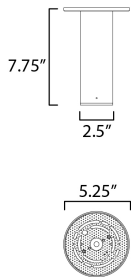

PRODUCT DESCRIPTION

This classic cylinder design has been made ultra-thin intending its use in applications requiring ADA compliance. The sconce casts generous lighting both upwards and downwards using dedicated, high-powered LED. Concealed within the frame, there is a range voltage 120-277V LED driver making this a great option for light commercial as well as residential applications. Available in Matte Black, Architectural Bronze and White outdoor powder coat finishes. For Dark Sky applications, make use of the optional Dark Sky Cap available.

MEASUREMENTS

DIMENSION : 5.25" W x 7.75" H
 CANOPY : 5.25" W x 0.25" H x 5.25" L
 HANGING WEIGHT : 1.54 lb

LAMPING

INPUT VOLTAGE : 120-277V
 LUMENS : 700 Rated (640 Del.)
 BULB : 1 x 7W LED DC Integrated , 7W Total
 BULB INCLUDED : (Integrated)
 DIMMABLE : Triac or ELV at 120V
 CRI : 90 CRI
 COLOR_TEMP : 3000K