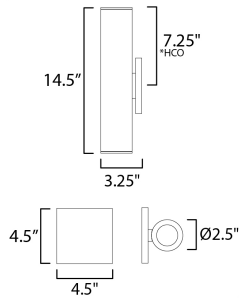

LAMPING

INPUT VOLTAGE : 120-277V
LUMENS : 1,400 Rated (1,210 Del.)
BULB : 2 x 7W LED DC Integrated , 14W Total
BULB INCLUDED : (Integrated)
DIMMABLE : Triac or ELV at 120V
CRI : 90 CRI
COLOR_TEMP : 3000K
LIGHTING_DIRECTION : Up&Down