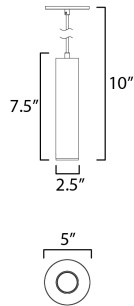

PRODUCT DESCRIPTION

This classic cylinder design has been made ultra-thin intending its use in applications requiring ADA compliance. The sconce casts generous lighting both upwards and downwards using dedicated, high-powered LED. Concealed within the frame, there is a range voltage 120-277V LED driver making this a great option for light commercial as well as residential applications. Available in Matte Black, Architectural Bronze and White outdoor powder coat finishes. For Dark Sky applications, make use of the optional Dark Sky Cap available.

MEASUREMENTS

DIMENSION : 2.5" L x 2.5" W x 7.5" H
 MAX OAH : 128.5" OAH
 CANOPY : 5" W x 0.25" H x 5" L
 HANGING WEIGHT : 1.98 lb

LAMPING

INPUT VOLTAGE : 120-277V
 LUMENS : 700 Rated (640 Del.)
 BULB : 1 x 7W LED DC Integrated , 7W Total
 BULB INCLUDED : (Integrated)
 DIMMABLE : Triac or ELV at 120V
 CRI : 90 CRI
 COLOR_TEMP : 3000K