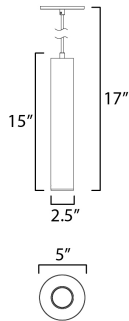

PRODUCT DESCRIPTION

This classic cylinder design has been made ultra-thin intending its use in applications requiring ADA compliance. The sconce casts generous lighting both upwards and downwards using dedicated, high-powered LED. Concealed within the frame, there is a range voltage 120-277V LED driver making this a great option for light commercial as well as residential applications. Available in Matte Black, Architectural Bronze and White outdoor powder coat finishes. For Dark Sky applications, make use of the optional Dark Sky Cap available.

MEASUREMENTS

- DIMENSION : 2.5" L x 2.5" W x 15" H
- MAX OAH : 136.5" OAH
- CANOPY : 5" W x 0.25" H x 5" L
- HANGING WEIGHT : 2.42 lb

LAMPING

- INPUT VOLTAGE : 120-277V
- LUMENS : 700 Rated (640 Del.)
- BULB : 1 x 7W LED DC Integrated , 7W Total
- BULB INCLUDED : (Integrated)
- DIMMABLE : Triac or ELV at 120V
- CRI : 90 CRI
- COLOR_TEMP : 3000K