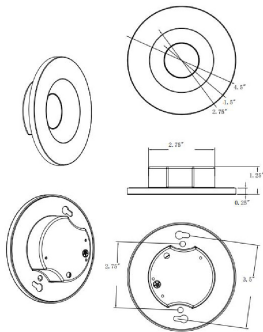

PRODUCT DESCRIPTION

Designed to install snug into a 4-0 junction box, this surface mounted fixture boasts the lowest profile possible similar to recessed lighting. The twist locking trim easily removes for installation with a frame that can be mudded-in for an even more streamlined design. Economically priced, the Snug is ideal for residential or commercial spaces looking for a more attractive option.

MEASUREMENTS

DIMENSION : 4.5" L x 4.5" W x 1.25" H
 CANOPY : 4.5" W x 1.25" H x 4.5" L
 HANGING WEIGHT : 0.25 lb

LAMPING

INPUT VOLTAGE : 120V
 LUMENS : 1,000 Rated (800 Del.)
 BULB : 1 x 11W LED PCB Integrated , 11W Total
 BULB INCLUDED : (Integrated)
 DIMMABLE : Triac or ELV
 CRI : 90 CRI
 COLOR_TEMP : 27-30-35-40-50K