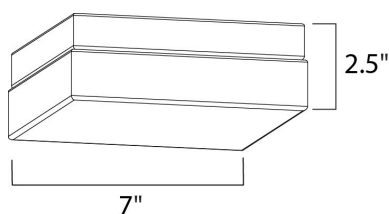

PRODUCT DESCRIPTION

This very compact LED flush mount directly installs on any 4" junction box and gives the look of a recessed trim. Constructed of Die Cast Aluminum, the Diverse luminaire is dimmable and approved for wet or damp locations so it can be used in virtually any ceiling application, including showers.

MEASUREMENTS

DIMENSION : 7.5" L x 7.5" W x 1.25" H
HANGING WEIGHT : 0.28 lb

LAMPING

INPUT VOLTAGE : 120V
LUMENS : 1,350 Rated (1,100 Del.)
BULB : 1 x 15W LED PCB Integrated , 15W Total
BULB INCLUDED : (Integrated)
DIMMABLE : ELV or Triac CL
CRI : 90 CRI
COLOR_TEMP : 4000K