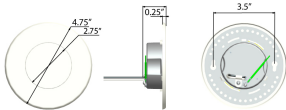

**PRODUCT DESCRIPTION**

Designed to install snug into a 4-0 junction box, this surface mounted fixture boasts the lowest profile possible similar to recessed lighting. The twist locking trim easily removes for installation with a frame that can be mudded-in for an even more streamlined design. Economically priced, the Snug is ideal for residential or commercial spaces looking for a more attractive option.

**MEASUREMENTS**

DIMENSION : 5" L x 5" W x 1.5" H  
 CANOPY : 5" W x 1" H x 5" L  
 HANGING WEIGHT : 0.23 lb

**LAMPING**

INPUT VOLTAGE : 120V  
 LUMENS : 900 Rated (750 Del.)  
 BULB : 1 x 11W LED AC Integrated , 11W Total  
 DIMMABLE : Triac or ELV  
 CRI : 90 CRI  
 COLOR\_TEMP : 3000K