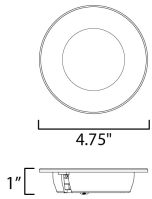

PRODUCT DESCRIPTION

Designed to install snug into a 4-0 junction box, this surface mounted fixture boasts the lowest profile possible similar to recessed lighting. The twist locking trim easily removes for installation with a frame that can be mudded-in for an even more streamlined design. Economically priced, the Snug is ideal for residential or commercial spaces looking for a more attractive option.

MEASUREMENTS

DIMENSION : 5" L x 5" W x 1.5" H
 CANOPY : 5" W x 1" H x 5" L
 HANGING WEIGHT : 0.25 lb

LAMPING

INPUT VOLTAGE : 120V
 LUMENS : 900 Rated (750 Del.)
 BULB : 1 x 11W LED AC Intergrated , 11W Total
 DIMMABLE : Triac or ELV
 CRI : 90 CRI
 COLOR_TEMP : 27-30-35-40-50K