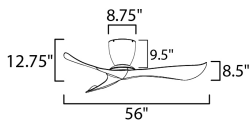

**FINISHES OPTION**

-  Black (BK)
-  Black / Walnut (BKWN)
-  Matte White (MW)
-  Matte White / Teak (MWTK)

**MATERIAL**

Steel, ABS

**RATINGS**

cETLus  
Wet Location  
Energy Star

**ADDITIONAL**

OPERATING TEMPERATURE:  
-20°C (-4°F), 40°C (104°F)

**MEASUREMENTS**

DIMENSION : 56" L x 56" W x 12.75" H  
CANOPY : 8.75" W x 8" H x 8.75" L  
HANGING WEIGHT : 13.78 lb

**LAMPING**

INPUT VOLTAGE : 120V  
BULB : W , 0W Total

Always consult a qualified electrician before installing any lighting product.