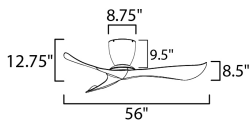

FINISHES OPTION

-  Black (BK)
-  Black / Walnut (BKWN)
-  Matte White (MW)
-  Matte White / Teak (MWTK)

MATERIAL

Steel, ABS

RATINGS

cETLus
Wet Location
Energy Star

ADDITIONAL

OPERATING TEMPERATURE:
-20°C (-4°F), 40°C (104°F)

MEASUREMENTS

DIMENSION : 56" L x 56" W x 12.75" H
CANOPY : 8.75" W x 8" H x 8.75" L
HANGING WEIGHT : 13.78 lb

LAMPING

INPUT VOLTAGE : 120V
BULB : W , 0W Total

Always consult a qualified electrician before installing any lighting product.