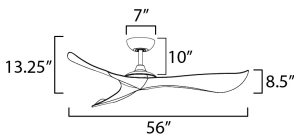

PRODUCT DESCRIPTION

Inspired by the effortless rhythm of a gentle breeze, the Keanu fan brings both form and function to indoor and outdoor spaces. Its graceful curve appears like carved wood but it is made of ABS blades designed for durability in Wet Location applications. The energy-efficient DC motor ensures quiet, powerful performance. Offering versatility for any setting, the Keanu is available as a close-to-ceiling hugger or with down rod options, with or without an integrated, CCT-tunable light kit. The LED is adjustable from a warm 2700K to bright 5000K. Choose from Matte White, Matte Black, or Satin Nickel finishes, with Teak wood blade options for Matte White and Walnut wood blades for Matte Black. Complete with a DC wall control, the Keanu delivers a refreshing blend of modern design and year-round comfort.

MEASUREMENTS

DIMENSION : 56" L x 56" W x 13.25" H
 CANOPY : 7" W x 2.5" H x 7" L
 HANGING WEIGHT : 12.57 lb

LAMPING

INPUT VOLTAGE : 120V
 BULB : W , 0W Total

FINISHES OPTION

-  Black (BK)
-  Black / Walnut (BKWN)
-  Matte White (MW)
-  Matte White / Teak (MWTK)