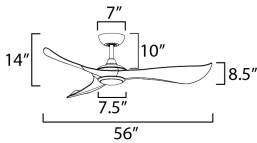

MEASUREMENTS

DIMENSION : 56" L x 56" W x 14" H
 CANOPY : 7" W x 2.5" H x 7" L
 HANGING WEIGHT : 13.9 lb

LAMPING

INPUT VOLTAGE : 120V
 LUMENS : 1,500 Rated (800 Del.)
 BULB : 1 x 18W LED PCB Integrated , 18W Total
 BULB INCLUDED : (Integrated)
 DIMMABLE : Y
 CRI : 90 CRI
 COLOR_TEMP : 3000-4000-5000K