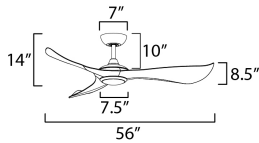

MEASUREMENTS

DIMENSION : 56" L x 56" W x 14" H
 CANOPY : 7" W x 2.5" H x 7" L
 HANGING WEIGHT : 13.9 lb

LAMPING

INPUT VOLTAGE : 120V
 LUMENS : 1,500 Rated (800 Del.)
 BULB : 1 x 18W LED PCB Integrated , 18W Total
 BULB INCLUDED : (Integrated)
 DIMMABLE : Y
 CRI : 90 CRI
 COLOR_TEMP : 30-40-50K