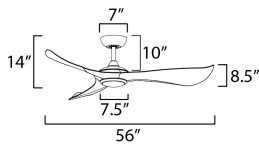

MEASUREMENTS

DIMENSION : 56" L x 56" W x 14" H
 CANOPY : 7" W x 2.5" H x 7" L
 HANGING WEIGHT : 13.9 lb

LAMPING

INPUT VOLTAGE : 120V
 LUMENS : 1,500 Rated (800 Del.)
 BULB : 1 x 18W LED PCB Integrated , 18W Total
 BULB INCLUDED : (Integrated)
 DIMMABLE : Y
 CRI : 90 CRI
 COLOR_TEMP : 3000-4000-5000K