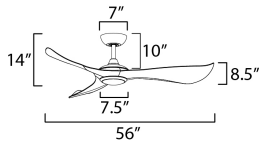

MEASUREMENTS

DIMENSION : 56" L x 56" W x 14" H
 CANOPY : 7" W x 2.5" H x 7" L
 HANGING WEIGHT : 13.9 lb

LAMPING

INPUT VOLTAGE : 120V
 LUMENS : 1,500 Rated (800 Del.)
 BULB : 1 x 18W LED PCB Integrated , 18W Total
 BULB INCLUDED : (Integrated)
 DIMMABLE : Y
 CRI : 90 CRI
 COLOR_TEMP : 3000-4000-5000K