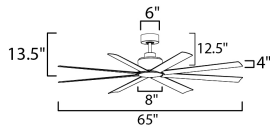

PRODUCT DESCRIPTION

Expansive blade spans of 65" ABS blades or 80" aluminum blades, the Condor soars as an outdoor rated fan. Clean design with a DC motor and strong airflow performance. Available in Matte Black, Matte White, or Brushed Aluminum. No light kit included. Paired with a DC wall control that does not get interrupted by various frequencies and uses novel 3-wire installations to provide reliable functionality.

MEASUREMENTS

DIMENSION : 65" L x 65" W x 13.5" H
 CANOPY : 6" W x 2.25" H x 6" L
 HANGING WEIGHT : 18.74 lb

LAMPING

INPUT VOLTAGE : 120V
 BULB : W , 0W Total

FINISHES OPTION

-  Black (BK)
-  Matte White (MW)
-  Satin Nickel (SN)