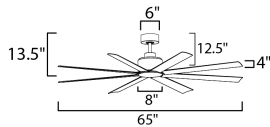

**PRODUCT DESCRIPTION**

Expansive blade spans of 65" ABS blades or 80" aluminum blades, the Condor soars as an outdoor rated fan. Clean design with a DC motor and strong airflow performance. Available in Matte Black, Matte White, or Brushed Aluminum. No light kit included. Paired with a DC wall control that does not get interrupted by various frequencies and uses novel 3-wire installations to provide reliable functionality.

**MEASUREMENTS**

DIMENSION : 65" L x 65" W x 13.5" H  
 CANOPY : 6" W x 2.25" H x 6" L  
 HANGING WEIGHT : 18.74 lb

**LAMPING**

INPUT VOLTAGE : 120V  
 BULB : W , 0W Total

**FINISHES OPTION**

-  Black (BK)
-  Matte White (MW)
-  Satin Nickel (SN)