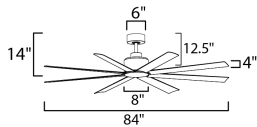

PRODUCT DESCRIPTION

Expansive blade spans of 65" ABS blades or 80" aluminum blades, the Condor soars as an outdoor rated fan. Clean design with a DC motor and strong airflow performance. Available in Matte Black, Matte White, or Brushed Aluminum. No light kit included. Paired with a DC wall control that does not get interrupted by various frequencies and uses novel 3-wire installations to provide reliable functionality.

MEASUREMENTS

DIMENSION : 84" L x 84" W x 14" H
 CANOPY : 6" W x 2.25" H x 6" L
 HANGING WEIGHT : 35.27 lb

LAMPING

INPUT VOLTAGE : 120V
 BULB : W , 0W Total

FINISHES OPTION

- Black (BK)
- Brushed Aluminum (AL)