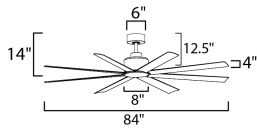

PRODUCT DESCRIPTION

Expansive blade spans of 65" ABS blades or 80" aluminum blades, the Condor soars as an outdoor rated fan. Clean design with a DC motor and strong airflow performance. Available in Matte Black, Matte White, or Brushed Aluminum. No light kit included. Paired with a DC wall control that does not get interrupted by various frequencies and uses novel 3-wire installations to provide reliable functionality.

MEASUREMENTS

DIMENSION : 84" L x 84" W x 14" H
 CANOPY : 6" W x 2.25" H x 6" L
 HANGING WEIGHT : 35.27 lb

LAMPING

INPUT VOLTAGE : 120V
 BULB : W , 0W Total

FINISHES OPTION

-  Black (BK)
-  Brushed Aluminum (AL)