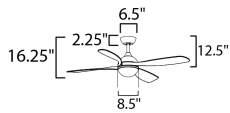

**PRODUCT DESCRIPTION**

Modern and chic, the Bola collection elevates the standard fan with its beautifully balanced design. A sleek globe frame seamlessly separates the top DC motor housing from the lower LED light kit, while gracefully curved solid wood blades add a touch of natural sophistication. The energy-efficient DC motor ensures quiet operation, while the included remote control allows you to customize the CCT-tunable LED light, from warm to bright, for the perfect ambiance. Available in 52" blade span and finishes in Matte White, Matte Black, Satin Nickel with white wood blades, or Natural Aged Brass with white wood blades. Suitable for dry locations, Bola merges form and function with effortless charm.

**MEASUREMENTS**

DIMENSION : 52" L x 52" W x 16.25" H  
 MAX OAH : 16.25" OAH  
 CANOPY : 6.5" W x 2.36" H x 6.5" L  
 HANGING WEIGHT : 12.79 lb

**LAMPING**

INPUT VOLTAGE : 120V  
 LUMENS : 1,680 Rated (1,270 Del.)  
 BULB : 1 x 24W LED PCB Integrated , 24W Total  
 BULB INCLUDED : (Integrated)  
 DIMMABLE : Y  
 CRI : 90 CRI  
 COLOR\_TEMP : 27-30-40K