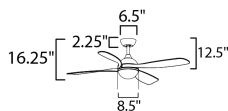

PRODUCT DESCRIPTION

Modern and chic, the Bola collection elevates the standard fan with its beautifully balanced design. A sleek globe frame seamlessly separates the top DC motor housing from the lower LED light kit, while gracefully curved solid wood blades add a touch of natural sophistication. The energy-efficient DC motor ensures quiet operation, while the included remote control allows you to customize the CCT-tunable LED light, from warm to bright, for the perfect ambiance. Available in 52" blade span and finishes in Matte White, Matte Black, Satin Nickel with white wood blades, or Natural Aged Brass with white wood blades. Suitable for dry locations, Bola merges form and function with effortless charm.

MEASUREMENTS

DIMENSION : 52" L x 52" W x 16.25" H
 MAX OAH : 16.25" OAH
 CANOPY : 6.5" W x 2.36" H x 6.5" L
 HANGING WEIGHT : 12.79 lb

LAMPING

INPUT VOLTAGE : 120V
 LUMENS : 1,680 Rated (1,270 Del.)
 BULB : 1 x 24W LED PCB Integrated , 24W Total
 BULB INCLUDED : (Integrated)
 DIMMABLE : Y
 CRI : 90 CRI
 COLOR_TEMP : 27-30-40K