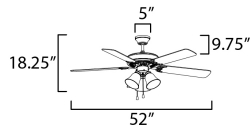

PRODUCT DESCRIPTION

The Basic-Max ceiling fan features the ability to be installed three different ways: close mount, standard stem, and optional stems up to 72" long.

MEASUREMENTS

DIMENSION : 52" W x 18.25" H
 CANOPY : 5" W x 2.25" H x 5" L
 HANGING WEIGHT : 16.34 lb

LAMPING

INPUT VOLTAGE : 120V
 BULB : 4 x 9W LED E26 Medium , 36W Total
 BULB INCLUDED : (Included)
 LIGHTING_DIRECTION : Down

FINISHES OPTION

-  Black / Walnut / Pecan (BKWP)
-  Oil Rubbed Bronze / Walnut / Pecan (OIWP)
-  Satin Nickel / Walnut / Pecan (SNWP)