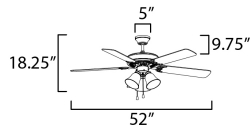

PRODUCT DESCRIPTION

The Basic-Max ceiling fan features the ability to be installed three different ways: close mount, standard stem, and optional stems up to 72" long.

MEASUREMENTS

DIMENSION : 52" W x 18.25" H
 CANOPY : 5" W x 2.25" H x 5" L
 HANGING WEIGHT : 16.34 lb

LAMPING

INPUT VOLTAGE : 120V
 BULB : 4 x 9W LED E26 Medium , 36W Total
 BULB INCLUDED : (Included)
 LIGHTING_DIRECTION : Down

FINISHES OPTION

- Black / Walnut / Pecan (BKWP)
- Oil Rubbed Bronze / Walnut / Pecan (OIWP)
- Satin Nickel / Walnut / Pecan (SNWP)