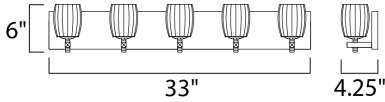

MEASUREMENTS

DIMENSION : 33" W x 6" H x 4.25" Ext
 BACK PLATE : 33" W x 4.75" H x 3.25" HCO
 HANGING WEIGHT : 11.95 lb

LAMPING

INPUT VOLTAGE : 120V
 LUMENS : 1,400 Rated
 BULB : 5 x 4W LED G9 , 20W Total
 BULB INCLUDED : (Included)
 DIMMABLE : Yes
 CRI : 80+ CRI
 COLOR_TEMP : 3000K