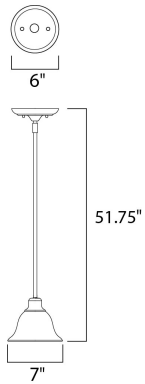

PRODUCT DESCRIPTION

Simple, elegant designs offered in a variety of our most popular finishes. Choose from Acorn, Country Stone, Pewter and Kentucky Bronze. Glass options are Marble and Wilshire.