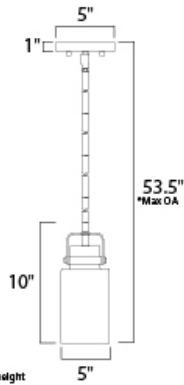

**ADDITIONAL**

ADJUSTABLE  
SLOPE: 120  
OPERATING TEMPERATURE:  
-20°C (-4°F), 40°C (104°F)

**MEASUREMENTS**

- DIMENSION : 5" L x 5" W x 10" H
- MAX OAH : 53.5" OAH
- CANOPY : 5" W x 1" H
- HANGING WEIGHT : 1.98 lb