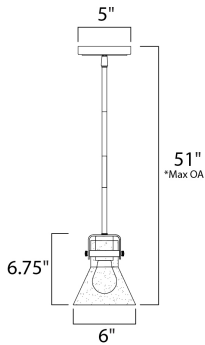

\*max overall height

**MEASUREMENTS**

- DIMENSION : 6" L x 6" W x 6.75" H
- MAX OAH : 51" OAH
- CANOPY : 5" W x 0.75" H x 5" L
- HANGING WEIGHT : 2.86 lb
- WIRE LENGTH : 120"

**LAMPING**

- INPUT VOLTAGE : 120V
- BULB : 1 x 60W Incandescent E26 Medium , 60W Total
- BULB INCLUDED : (Not Included)
- DIMMABLE : Yes