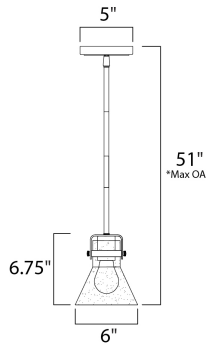

MEASUREMENTS

DIMENSION : 6" L x 6" W x 6.75" H
 MAX OAH : 51" OAH
 CANOPY : 5" W x 0.75" H x 5" L
 HANGING WEIGHT : 2.86 lb
 WIRE LENGTH : 120"

LAMPING

INPUT VOLTAGE : 120V
 BULB : 1 x 60W Incandescent E26 Medium , 60W Total
 BULB INCLUDED : (Not Included)
 DIMMABLE : Yes