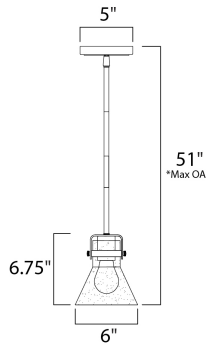

*max overall height

MEASUREMENTS

DIMENSION : 6" L x 6" W x 6.75" H
 MAX OAH : 51" OAH
 HANGING WEIGHT : 3.5 lb
 WIRE LENGTH : 120"

LAMPING

INPUT VOLTAGE : 120V
 BULB : 1 x 6W LED E26 Medium , 6W Total
 BULB INCLUDED : (Included)
 DIMMABLE : Yes
 COLOR_TEMP : 2200K