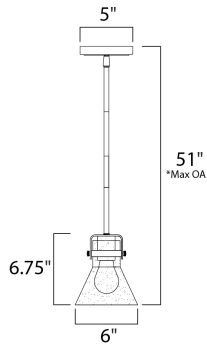

\*max overall height

**MEASUREMENTS**

DIMENSION : 6" L x 6" W x 6.75" H  
 MAX OAH : 51" OAH  
 HANGING WEIGHT : 3.5 lb  
 WIRE LENGTH : 120"

**LAMPING**

INPUT VOLTAGE : 120V  
 BULB : 1 x 6W LED E26 Medium , 6W Total  
 BULB INCLUDED : (Included)  
 DIMMABLE : Yes  
 COLOR\_TEMP : 2200K