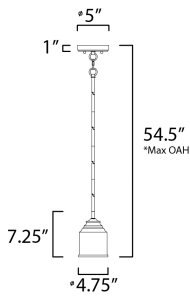

**PRODUCT DESCRIPTION**

A modest frame of steel tubing gently bends to support a cluster of Clear Seedy bell-shaped glass. Similarly the bobeches and other metal accents echo that traditional bell shape creating an instant classic. An easy choice with transitional appeal, choose from a variety of complimentary finishes including matte Black, Heritage Brass or Satin Nickel.

\*max overall height

**MEASUREMENTS**

DIMENSION : 4.75" L x 4.75" W x 7.25" H  
 MAX OAH : 54.5" OAH  
 CANOPY : 5" W x 1" H x 5" L  
 HANGING WEIGHT : 1.05 lb

**LAMPING**

INPUT VOLTAGE : 120V  
 BULB : 1 x 60W Incandescent E26 Medium , 60W Total  
 BULB INCLUDED : (Not Included)  
 DIMMABLE :