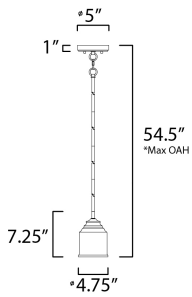

PRODUCT DESCRIPTION

A modest frame of steel tubing gently bends to support a cluster of Clear Seedy bell-shaped glass. Similarly the bobeches and other metal accents echo that traditional bell shape creating an instant classic. An easy choice with transitional appeal, choose from a variety of complimentary finishes including matte Black, Heritage Brass or Satin Nickel.

*max overall height

MEASUREMENTS

DIMENSION : 4.75" L x 4.75" W x 7.25" H
 MAX OAH : 54.5" OAH
 CANOPY : 5" W x 1" H x 5" L
 HANGING WEIGHT : 1.05 lb

LAMPING

INPUT VOLTAGE : 120V
 BULB : 1 x 60W Incandescent E26 Medium , 60W Total
 BULB INCLUDED : (Not Included)
 DIMMABLE :