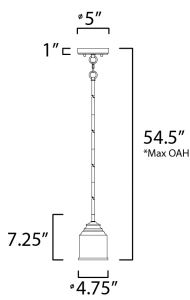

PRODUCT DESCRIPTION

A modest frame of steel tubing gently bends to support a cluster of Clear Seedy bell-shaped glass. Similarly the bobeches and other metal accents echo that traditional bell shape creating an instant classic. An easy choice with transitional appeal, choose from a variety of complimentary finishes including matte Black, Heritage Brass or Satin Nickel.

*max overall height

MEASUREMENTS

- DIMENSION : 4.75" L x 4.75" W x 7.25" H
- MAX OAH : 54.5" OAH
- CANOPY : 5" W x 1" H x 5" L
- HANGING WEIGHT : 2.43 lb

LAMPING

- INPUT VOLTAGE : 120V
- BULB : 1 x 60W Incandescent E26 Medium , 60W Total
- BULB INCLUDED : (Not Included)
- DIMMABLE : Y