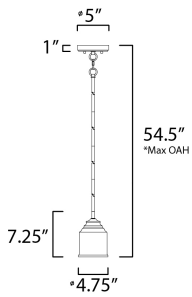

**PRODUCT DESCRIPTION**

A modest frame of steel tubing gently bends to support a cluster of Clear Seedy bell-shaped glass. Similarly the bobeches and other metal accents echo that traditional bell shape creating an instant classic. An easy choice with transitional appeal, choose from a variety of complimentary finishes including matte Black, Heritage Brass or Satin Nickel.

\*max overall height

**MEASUREMENTS**

DIMENSION : 4.75" L x 4.75" W x 7.25" H  
 MAX OAH : 54.5" OAH  
 CANOPY : 5" W x 1" H x 5" L  
 HANGING WEIGHT : 2.43 lb

**LAMPING**

INPUT VOLTAGE : 120V  
 BULB : 1 x 60W Incandescent E26 Medium , 60W Total  
 BULB INCLUDED : (Not Included)