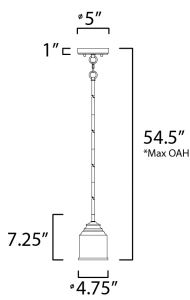

**PRODUCT DESCRIPTION**

A modest frame of steel tubing gently bends to support a cluster of Clear Seedy bell-shaped glass. Similarly the bobeches and other metal accents echo that traditional bell shape creating an instant classic. An easy choice with transitional appeal, choose from a variety of complimentary finishes including matte Black, Heritage Brass or Satin Nickel.

\*max overall height

**MEASUREMENTS**

DIMENSION : 4.75" L x 4.75" W x 7.25" H  
 MAX OAH : 54.5" OAH  
 CANOPY : 5" W x 1" H x 5" L  
 HANGING WEIGHT : 2.43 lb

**LAMPING**

INPUT VOLTAGE : 120V  
 BULB : 1 x 60W Incandescent E26 Medium , 60W Total  
 BULB INCLUDED : (Not Included)  
 DIMMABLE : Y