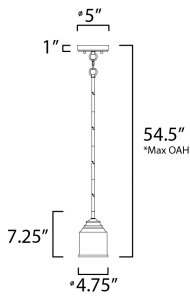

PRODUCT DESCRIPTION

A modest frame of steel tubing gently bends to support a cluster of Clear Seedy bell-shaped glass. Similarly the bobeches and other metal accents echo that traditional bell shape creating an instant classic. An easy choice with transitional appeal, choose from a variety of complimentary finishes including matte Black, Heritage Brass or Satin Nickel.

*max overall height

MEASUREMENTS

DIMENSION : 4.75" L x 4.75" W x 7.25" H
 MAX OAH : 54.5" OAH
 CANOPY : 5" W x 1" H x 5" L
 HANGING WEIGHT : 3.08 lb

LAMPING

INPUT VOLTAGE : 120V
 BULB : 1 x 60W Incandescent E26 Medium , 60W Total
 BULB INCLUDED : (Not Included)
 DIMMABLE : Triac or ELV
 LIGHTING_DIRECTION : Down