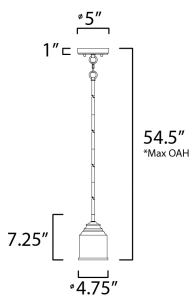

PRODUCT DESCRIPTION

A modest frame of steel tubing gently bends to support a cluster of Clear Seedy bell-shaped glass. Similarly the bobeches and other metal accents echo that traditional bell shape creating an instant classic. An easy choice with transitional appeal, choose from a variety of complimentary finishes including matte Black, Heritage Brass or Satin Nickel.

*max overall height

MEASUREMENTS

DIMENSION : 4.75" L x 4.75" W x 7.25" H
 MAX OAH : 54.5" OAH
 CANOPY : 5" W x 1" H x 5" L
 HANGING WEIGHT : 1.05 lb

LAMPING

INPUT VOLTAGE : 120V
 BULB : 1 x 60W Incandescent E26 Medium , 60W Total
 BULB INCLUDED : (Not Included)
 DIMMABLE :