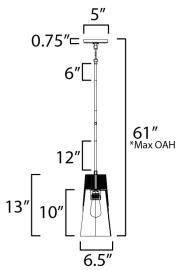

PRODUCT DESCRIPTION

Capped by wood finished in Walnut, this series of bath vanity sconces feature conical Clear Glass shades. Contrasting Matte Black frames of squared tubing add clean geometry to the design. Use decorative lamps in the shades to complete the look.

*max overall height

MEASUREMENTS

- DIMENSION : 6.5" L x 6.5" W x 13" H
- MAX OAH : 61" OAH
- CANOPY : 5" W x 0.75" H x 5" L
- HANGING WEIGHT : 4.84 lb

LAMPING

- INPUT VOLTAGE : 120V
- BULB : 1 x 60W Incandescent E26 Medium , 60W Total
- BULB INCLUDED : (Not Included)
- DIMMABLE : Y