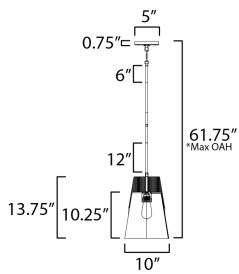

PRODUCT DESCRIPTION

Capped by wood finished in Walnut, this series of bath vanity sconces feature conical Clear Glass shades. Contrasting Matte Black frames of squared tubing add clean geometry to the design. Use decorative lamps in the shades to complete the look.

*max overall height

MEASUREMENTS

- DIMENSION : 10" L x 10" W x 13.75" H
- MAX OAH : 61.75" OAH
- CANOPY : 5" W x 0.75" H x 5" L
- HANGING WEIGHT : 8.14 lb

LAMPING

- INPUT VOLTAGE : 120V
- BULB : 1 x 60W Incandescent E26 Medium , 60W Total
- BULB INCLUDED : (Not Included)
- DIMMABLE : Y