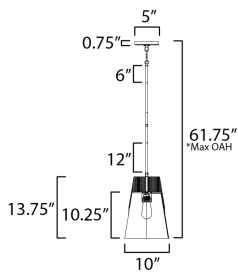

**PRODUCT DESCRIPTION**

Capped by wood finished in Walnut, this series of bath vanity sconces feature conical Clear Glass shades. Contrasting Matte Black frames of squared tubing add clean geometry to the design. Use decorative lamps in the shades to complete the look.

\*max overall height

**MEASUREMENTS**

- DIMENSION : 10" L x 10" W x 13.75" H
- MAX OAH : 61.75" OAH
- CANOPY : 5" W x 0.75" H x 5" L
- HANGING WEIGHT : 8.14 lb

**LAMPING**

- INPUT VOLTAGE : 120V
- BULB : 1 x 60W Incandescent E26 Medium , 60W Total
- BULB INCLUDED : (Not Included)
- DIMMABLE : Y