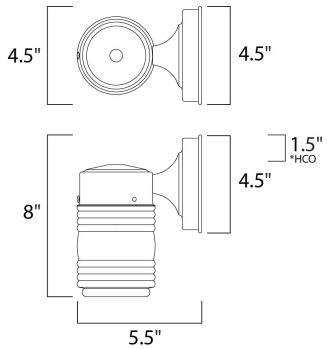

PRODUCT DESCRIPTION

Maxim Lighting's commitment to both the residential lighting and the home building industries will assure you a product line focused on your lighting needs. With Maxim Lighting you will find quality product that is well designed, well priced and readily available.

MEASUREMENTS

- DIMENSION : 4.5" W x 8" H x 5.5" Ext
- BACK PLATE : 4.5" W x 4.5" H x 1.5" HCO
- HANGING WEIGHT : 1.72 lb

LAMPING

- INPUT VOLTAGE : 120V
- BULB : 1 x 60W Incandescent E26 Medium , 60W Total
- BULB INCLUDED : (Not Included)
- DIMMABLE : Yes

FINISHES OPTION

- Black (BK)
- White (WT)

GLASS

Clear CL

MATERIAL

Steel + Glass

RATINGS

cETLus
Wet Location

ADDITIONAL

OPERATING TEMPERATURE:
-20°C (-4°F), 40°C (104°F)

Always consult a qualified electrician before installing any lighting product.