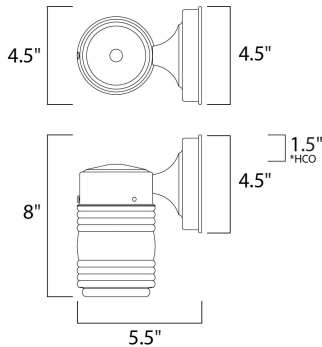

PRODUCT DESCRIPTION

Maxim Lighting's commitment to both the residential lighting and the home building industries will assure you a product line focused on your lighting needs. With Maxim Lighting you will find quality product that is well designed, well priced and readily available.

MEASUREMENTS

- DIMENSION : 4.5" W x 8" H x 5.5" Ext
- BACK PLATE : 4.5" W x 4.5" H x 1.5" HCO
- HANGING WEIGHT : 1.72 lb

LAMPING

- INPUT VOLTAGE : 120V
- BULB : 1 x 60W Incandescent E26 Medium , 60W Total
- BULB INCLUDED : (Not Included)
- DIMMABLE : Yes

FINISHES OPTION

- Black (BK)
- White (WT)

GLASS

Clear CL

MATERIAL

Steel + Glass

RATINGS

cETLus
Wet Location

ADDITIONAL

OPERATING TEMPERATURE:
-20°C (-4°F), 40°C (104°F)

Always consult a qualified electrician before installing any lighting product.