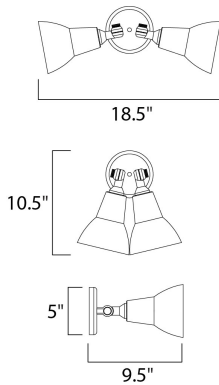

MEASUREMENTS

DIMENSION : 18.5" W x 10.5" H x 9.5" Ext
 BACK PLATE : 5" W x 5" H x 3" HCO
 HANGING WEIGHT : 2.1 lb

LAMPING

INPUT VOLTAGE : 120V
 BULB : 2 x 75W Incandescent E26 Medium , 150W Total
 BULB INCLUDED : (Not Included)
 DIMMABLE : Yes